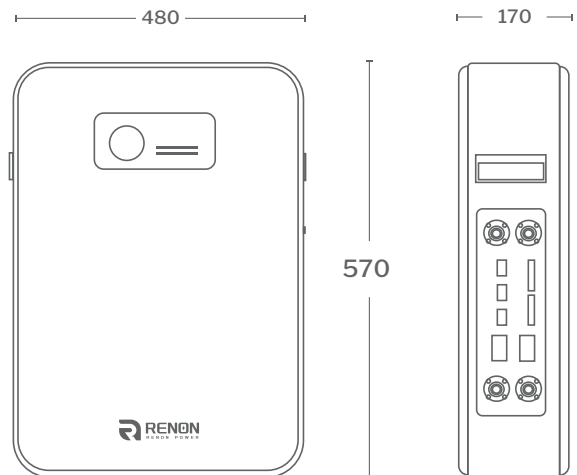

General Parameters

Parallel Capacity	Maximum 32 units
Dimension (mm) (W*D*H)	480*170*570
Net Weight (kg) (Approximate)	54

Storage Conditions -20°C to 55°C/-4°F to 131°F
(0°C ~ 35°C/32°F~ 95°F Recommended)
Up to 90%RH, non-condensing
Initial SoC: 50%

Operating Temperature Discharge: -20°C to 50°C/-4°F to 122°F
Charge: 0°C to 50°C/32°F to 122°F

Cooling Natural Cooling

Max. Altitude 3000m (9843ft)

Service Life 8000 times

Communication RS485/CAN/WiFi

System Layout