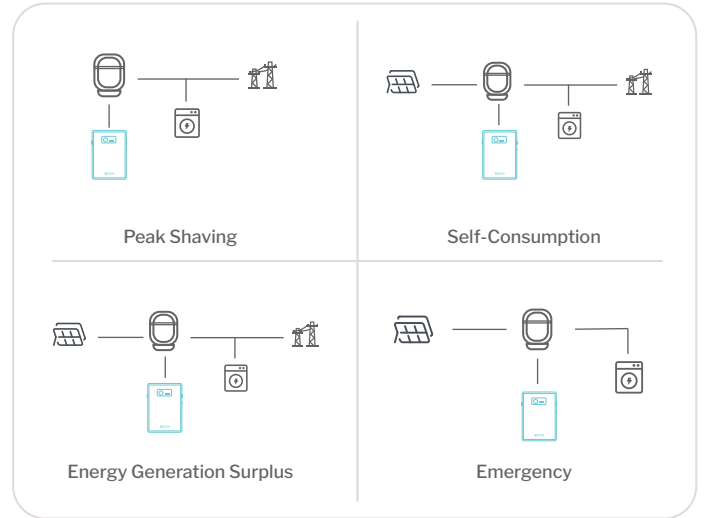

Operating Temperature Discharge: -20°C to 50°C/-4°F to 122°F
Charge: 0°C to 50°C/32°F to 122°F

Cooling Natural Cooling

Max. Altitude 3000m (9843ft)

Service Life 8000 times

Communication RS485/CAN/WiFi

System Layout