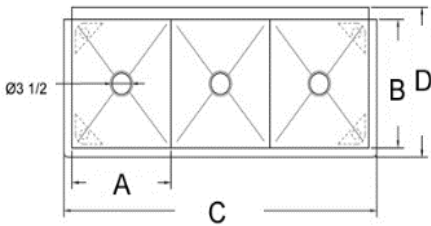

MATERIAL:

18GA.430S/S budget sink
Galvanized leg and socket
1" adjustable plastic bullet feet

CONSTRUCTION:

Sinks are welded
4 legs are knocked down

MECHANICAL:

Faucet holes on 8" O.C.
Faucets are not included
3.5" drain basket included

ACCESSORIES FOR CHOOSE

Detachable Drainboard

MODEL	SIZE	G.W.
17cendtd-2118-418	21"X18"	11 lbs.
17cendtd-1824-418	18"X24"	12 lbs.

Wall-mounted Faucet

MODEL	SIZE	G.W.
17cenfw-8-12	12" long spout	3 lbs.

DIMENSIONS and SPECIFICATIONS