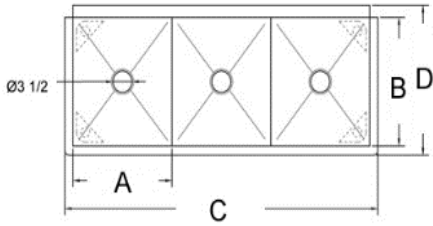

ONE COMPARTMENT

MODEL	A	B	C	D	G.W.
17cen1620-1	16"	20"	19"	23.5"	35 lbs.