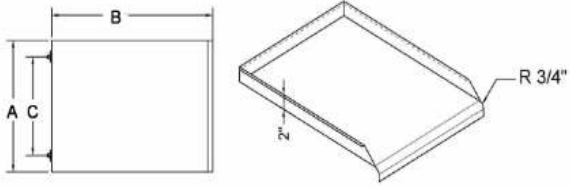

ACCESSORIES FOR CHOOSE

Detachable Drainboard

MODEL	SIZE	G.W.
17cendtd-2118-418	21"X18"	11 lbs.
17cendtd-1824-418	18"X24"	12 lbs.

Wall-mounted Faucet

MODEL	SIZE	G.W.
17cenfw-8-12	12" long spout	3 lbs.

DIMENSIONS and SPECIFICATIONS

ONE COMPARTMENT

MODEL	A	B	C	D	G.W.
17cen1620-1	16"	20"	19"	23.5"	35 lbs.

THREE COMPARTMENT

MODEL	A	B	C	D	G.W.
17cen1221-3	12"	21"	39"	24.5"	57 lbs.
17cen1621-3	16"	21"	51"	24.5"	66 lbs.
17cen1821-3	18"	21"	57"	24.5"	73 lbs.
17cen2421-3	24"	21"	75"	24.5"	84 lbs.

Detachable Drainboard

MODEL	A	B	C	D	G.W.
17cendtd-2118-418	21"	18"	16 1/2"	24 1/32"	11 lbs.
17cendtd-1824-418	18"	24"	13 1/2"	28 27/32"	12 lbs.

SPEC DRAWING

Budget Sink

Detachable Drainboard

Wall-mounted Faucet