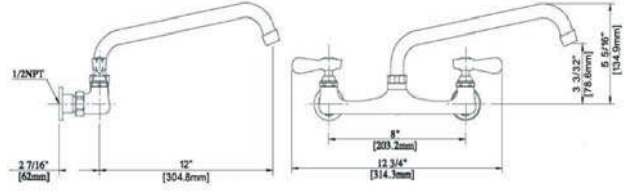

ACCESSORIES FOR CHOOSE

Detachable Drainboard

MODEL	SIZE	G.W.
17cendtd-2118-418	21"X18"	11 lbs.
17cendtd-1824-418	18"X24"	12 lbs.

Wall-mounted Faucet

MODEL	SIZE	G.W.
17cenfw-8-12	12" long spout	3 lbs.

DIMENSIONS and SPECIFICATIONS

ONE COMPARTMENT

MODEL	A	B	C	D	G.W.
17cen1620-1	16"	20"	19"	23.5"	35 lbs.

THREE COMPARTMENT

MODEL	A	B	C	D	G.W.
17cen1221-3	12"	21"	39"	24.5"	57 lbs.
17cen1621-3	16"	21"	51"	24.5"	66 lbs.
17cen1821-3	18"	21"	57"	24.5"	73 lbs.
17cen2421-3	24"	21"	75"	24.5"	84 lbs.

Detachable Drainboard

MODEL	A	B	C	D	G.W.
17cendtd-2118-418	21"	18"	16 1/2"	24 1/32"	11 lbs.
17cendtd-1824-418	18"	24"	13 1/2"	28 27/32"	12 lbs.

SPEC DRAWING

Budget Sink

Detachable Drainboard

Wall-mounted Faucet