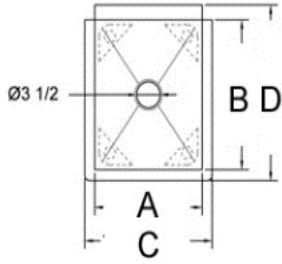

ACCESSORIES FOR CHOOSE

Detachable Drainboard

MODEL	SIZE	G.W.
17cendtd-2118-418	21"X18"	11 lbs.
17cendtd-1824-418	18"X24"	12 lbs.

Wall-mounted Faucet

MODEL	SIZE	G.W.
17cenfw-8-12	12" long spout	3 lbs.

DIMENSIONS and SPECIFICATIONS

ONE COMPARTMENT

MODEL	A	B	C	D	G.W.
17cen1620-1	16"	20"	19"	23.5"	35 lbs.

THREE COMPARTMENT

MODEL	A	B	C	D	G.W.
17cen1221-3	12"	21"	39"	24.5"	57 lbs.
17cen1621-3	16"	21"	51"	24.5"	66 lbs.
17cen1821-3	18"	21"	57"	24.5"	73 lbs.
17cen2421-3	24"	21"	75"	24.5"	84 lbs.