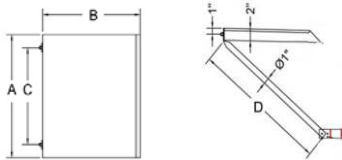

ACCESSORIES FOR CHOOSE

Detachable Drainboard

MODEL	SIZE	G.W.
17cendtd-2118-418	21"X18"	11 lbs.
17cendtd-1824-418	18"X24"	12 lbs.

Wall-mounted Faucet

MODEL	SIZE	G.W.
17cenfw-8-12	12" long spout	3 lbs.

DIMENSIONS and SPECIFICATIONS

ONE COMPARTMENT

MODEL	A	B	C	D	G.W.
17cen1620-1	16"	20"	19"	23.5"	35 lbs.

THREE COMPARTMENT

MODEL	A	B	C	D	G.W.
17cen1221-3	12"	21"	39"	24.5"	57 lbs.
17cen1621-3	16"	21"	51"	24.5"	66 lbs.
17cen1821-3	18"	21"	57"	24.5"	73 lbs.
17cen2421-3	24"	21"	75"	24.5"	84 lbs.