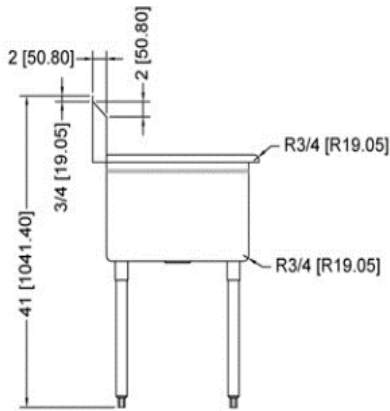

ACCESSORIES FOR CHOOSE

Detachable Drainboard

MODEL	SIZE	G.W.
17cendtd-2118-418	21"X18"	11 lbs.
17cendtd-1824-418	18"X24"	12 lbs.

Wall-mounted Faucet

MODEL	SIZE	G.W.
17cenfw-8-12	12" long spout	3 lbs.

DIMENSIONS and SPECIFICATIONS

ONE COMPARTMENT

MODEL	A	B	C	D	G.W.
17cen1620-1	16"	20"	19"	23.5"	35 lbs.

THREE COMPARTMENT

MODEL	A	B	C	D	G.W.
17cen1221-3	12"	21"	39"	24.5"	57 lbs.
17cen1621-3	16"	21"	51"	24.5"	66 lbs.
17cen1821-3	18"	21"	57"	24.5"	73 lbs.
17cen2421-3	24"	21"	75"	24.5"	84 lbs.

Detachable Drainboard

MODEL	A	B	C	D	G.W.
17cendtd-2118-418	21"	18"	16 1/2"	24 1/32"	11 lbs.
17cendtd-1824-418	18"	24"	13 1/2"	28 27/32"	12 lbs.

SPEC DRAWING

Budget Sink

Detachable Drainboard

Wall-mounted Faucet