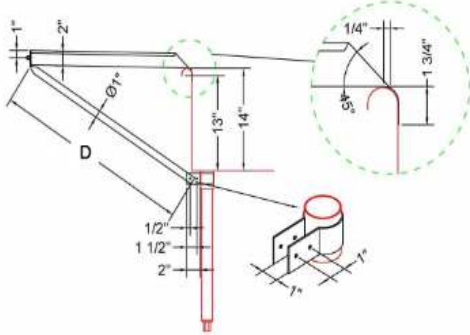

ACCESSORIES FOR CHOOSE

Detachable Drainboard

MODEL	SIZE	G.W.
17cendtd-2118-418	21"X18"	11 lbs.
17cendtd-1824-418	18"X24"	12 lbs.

Wall-mounted Faucet

MODEL	SIZE	G.W.
17cenfw-8-12	12" long spout	3 lbs.

DIMENSIONS and SPECIFICATIONS

ONE COMPARTMENT

MODEL	A	B	C	D	G.W.
17cen1620-1	16"	20"	19"	23.5"	35 lbs.

THREE COMPARTMENT

MODEL	A	B	C	D	G.W.
17cen1221-3	12"	21"	39"	24.5"	57 lbs.
17cen1621-3	16"	21"	51"	24.5"	66 lbs.
17cen1821-3	18"	21"	57"	24.5"	73 lbs.
17cen2421-3	24"	21"	75"	24.5"	84 lbs.

Detachable Drainboard

MODEL	A	B	C	D	G.W.
17cendtd-2118-418	21"	18"	16 1/2"	24 1/32"	11 lbs.
17cendtd-1824-418	18"	24"	13 1/2"	28 27/32"	12 lbs.

SPEC DRAWING

Budget Sink

Detachable Drainboard

Wall-mounted Faucet