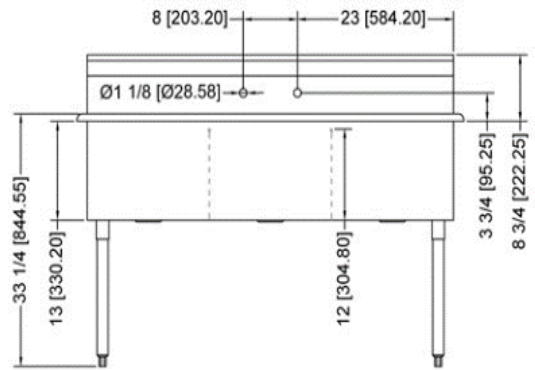

ACCESSORIES FOR CHOOSE

Detachable Drainboard

MODEL	SIZE	G.W.
17cendtd-2118-418	21"X18"	11 lbs.
17cendtd-1824-418	18"X24"	12 lbs.

Wall-mounted Faucet

MODEL	SIZE	G.W.
17cenfw-8-12	12" long spout	3 lbs.

DIMENSIONS and SPECIFICATIONS

ONE COMPARTMENT

MODEL	A	B	C	D	G.W.
17cen1620-1	16"	20"	19"	23.5"	35 lbs.

THREE COMPARTMENT

MODEL	A	B	C	D	G.W.
17cen1221-3	12"	21"	39"	24.5"	57 lbs.
17cen1621-3	16"	21"	51"	24.5"	66 lbs.
17cen1821-3	18"	21"	57"	24.5"	73 lbs.
17cen2421-3	24"	21"	75"	24.5"	84 lbs.

Detachable Drainboard

MODEL	A	B	C	D	G.W.
17cendtd-2118-418	21"	18"	16 1/2"	24 1/32"	11 lbs.
17cendtd-1824-418	18"	24"	13 1/2"	28 27/32"	12 lbs.

SPEC DRAWING

Budget Sink

Detachable Drainboard

Wall-mounted Faucet