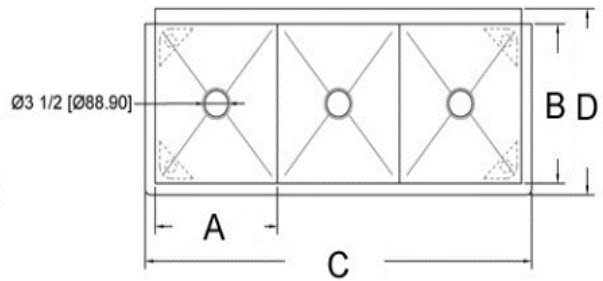

ACCESSORIES FOR CHOOSE

Detachable Drainboard

MODEL	SIZE	G.W.
17cendtd-2118-418	21"X18"	11 lbs.
17cendtd-1824-418	18"X24"	12 lbs.

Wall-mounted Faucet

MODEL	SIZE	G.W.
17cenfw-8-12	12" long spout	3 lbs.

DIMENSIONS and SPECIFICATIONS

ONE COMPARTMENT

MODEL	A	B	C	D	G.W.
17cen1620-1	16"	20"	19"	23.5"	35 lbs.

THREE COMPARTMENT

MODEL	A	B	C	D	G.W.
17cen1221-3	12"	21"	39"	24.5"	57 lbs.
17cen1621-3	16"	21"	51"	24.5"	66 lbs.
17cen1821-3	18"	21"	57"	24.5"	73 lbs.
17cen2421-3	24"	21"	75"	24.5"	84 lbs.

Detachable Drainboard

MODEL	A	B	C	D	G.W.
17cendtd-2118-418	21"	18"	16 1/2"	24 1/32"	11 lbs.
17cendtd-1824-418	18"	24"	13 1/2"	28 27/32"	12 lbs.

SPEC DRAWING

Budget Sink

Detachable Drainboard

Wall-mounted Faucet