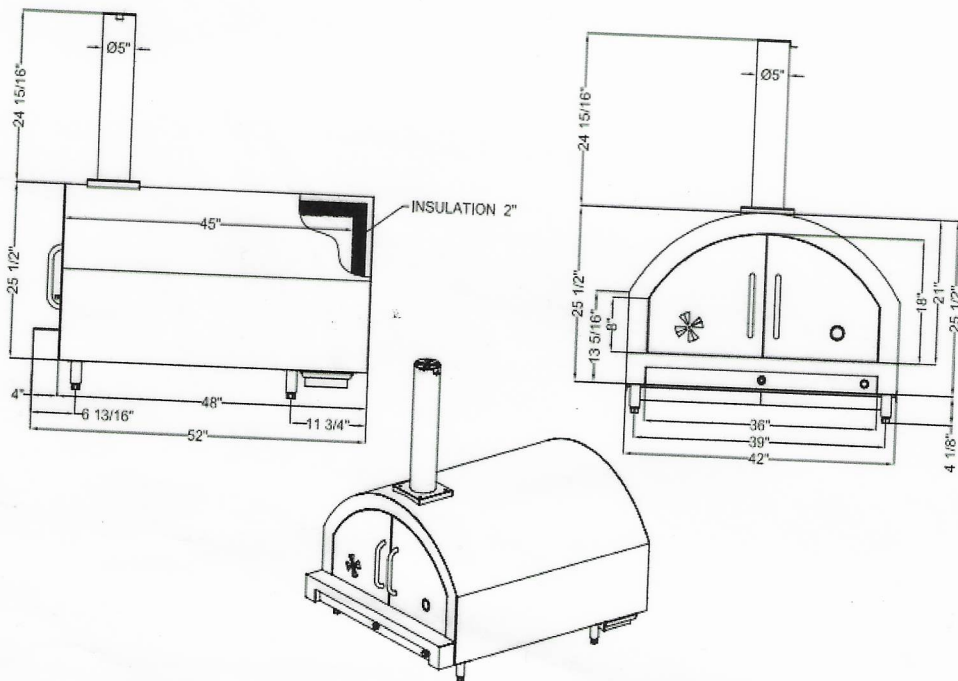

STAINLESS STEEL

Lpg gas pizza oven

**MATERIAL:**

- 20GA.430S/S stainless steel construction
- 5/8" thick pizza stone
- Stainless steel handle at both sides
- Stainless steel smoke funnel

**MECHANICAL:**

- 4each 18" pizza capacity
- 18each 5/8" thick pizza stone
- Thermometer included
- 3/4" diameter gas inlet pipe
- LPG gas and NG gas are optional
- Wooden crate and carton box packing

**DIMENSIONS and SPECIFICATIONS**

MODEL	SIZE	N.W.
18mcspo-42x52	42"X52"X29"H	229 lbs.

**SPEC DRAWING:**

Distributed by [masterchefpr.com](http://masterchefpr.com)

Tel: 787 788-2264 / 787 788-2269 / 787 275-1643