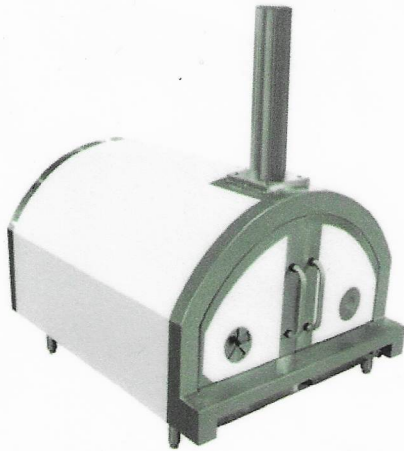

STAINLESS STEEL

Lpg gas pizza oven

**MATERIAL:**

- 20GA.430S/S stainless steel construction
- 5/8" thick pizza stone
- Stainless steel handle at both sides
- Stainless steel smoke funnel

**MECHANICAL:**

- 4each 18" pizza capacity
- 18each 5/8" thick pizza stone
- Thermometer included
- 3/4" diameter gas inlet pipe
- LPG gas and NG gas are optional
- Wooden crate and carton box packing

**DIMENSIONS and SPECIFICATIONS**

MODEL	SIZE	N.W.
18mcspo-42x52	42"X52"X29"H	229 lbs.

**SPEC DRAWING:**

Distributed by [masterchefpr.com](http://masterchefpr.com)

Tel: 787 788-2264 / 787 788-2269 / 787 275-1643