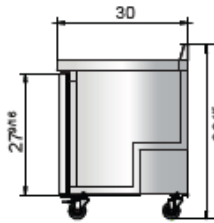

60" Worktop Refrigerators with Backsplash

18MCMGF8410GR

18MCMGF8410GR

Standard Features

- Stainless steel exterior & interior with reinforced stainless steel top with foamed in place backsplash
- Environmentally friendly R290 refrigerant
- Dixell digital controller
- Maintains temperatures between 33°F - 40°F
- Recessed door handle(s)
- Self-closing door(s) with stay open feature
- Magnetic door gasket(s) standard for positive door seal
- Pre-installed casters
- One(1) pre-installed shelf per section

Rough-In Data

Specifications subject to change without notice. Chart dimensions rounded up to the nearest 1/8" (millimeters rounded up to next whole number).

Model	Doors	Shelf/Basket qty.	Cabinet Dimensions (inches)			CAP. CU.FT.	Voltage	Amps.	NEMA Config.
			L	D	H				
18MCMGF8453GR	2	2	60	30	39 4/5	17.2	115/60/1	2.8	