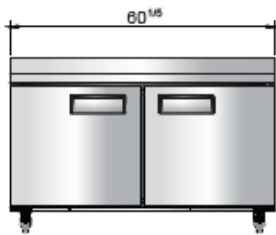

60" Worktop Refrigerators with Backsplash

18MCMGF8410GR

18MCMGF8410GR

Standard Features

- Stainless steel exterior & interior with reinforced stainless steel top with foamed in place backsplash
- Environmentally friendly R290 refrigerant
- Dixell digital controller
- Maintains temperatures between 33°F - 40°F
- Recessed door handle(s)
- Self-closing door(s) with stay open feature
- Magnetic door gasket(s) standard for positive door seal
- Pre-installed casters
- One(1) pre-installed shelf per section

Rough-In Data

Specifications subject to change without notice. Chart dimensions rounded up to the nearest 1/8" (millimeters rounded up to next whole number).

Model	Doors	Shelf/Basket qty.	Cabinet Dimensions (inches)			CAP. CU.FT.	Voltage	Amps.	NEMA Config.
			L	D	H				
18MCMGF8453GR	2	2	60	30	39 4/5	17.2	115/60/1	2.8	