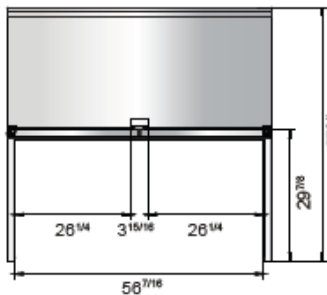

60" Worktop Refrigerators with Backsplash

18MCMGF8410GR

18MCMGF8410GR

Standard Features

- Stainless steel exterior & interior with reinforced stainless steel top with foamed in place backsplash
- Environmentally friendly R290 refrigerant
- Dixell digital controller
- Maintains temperatures between 33°F - 40°F
- Recessed door handle(s)
- Self-closing door(s) with stay open feature
- Magnetic door gasket(s) standard for positive door seal
- Pre-installed casters
- One(1) pre-installed shelf per section

Rough-In Data

Specifications subject to change without notice. Chart dimensions rounded up to the nearest 1/8" (millimeters rounded up to next whole number).

Model	Doors	Shelf/Basket qty.	Cabinet Dimensions (inches)			CAP. CU.FT.	Voltage	Amps.	NEMA Config.
			L	D	H				
18MCMGF8453GR	2	2	60	30	39 4/5	17.2	115/60/1	2.8	